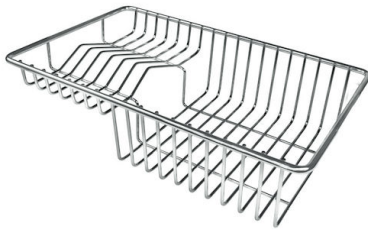

## OPTIONAL ACCESSORIES

**Glass chopping board**  
8631 300

**HDPE Chopping board**  
8657 001

**HPDE Twin chopping board**  
8644 101

**Stainless steel plate rack**  
8100 303

**White bowl**  
8153 100

**Glass chopping board**  
8633 300

\* only in combination with the accessory  
8644 101

**Graters kit with ring-holder and  
food collection tray**  
8159 101

\* only in combination with the accessory  
8644 101

**Iroko-wood sliding chopping board  
with stainless steel colander**  
8644 044