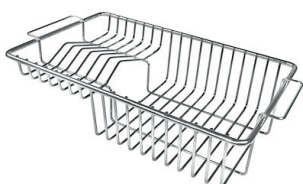

## OPTIONAL ACCESSORIES

**Glass chopping board**  
8631 300

**HDPE Chopping board**  
8657 001

**HPDE Twin chopping board**  
8644 101

**Stainless steel plate rack**  
8100 303

**White bowl**  
8153 100

**Glass chopping board**  
8633 300

\* only in combination with the accessory  
8644 101

**Graters kit with ring-holder and  
food collection tray**  
8159 101

\* only in combination with the accessory  
8644 101

**Iroko-wood sliding chopping board  
with stainless steel colander**  
8644 044

**Stainless steel perforated tray**  
8151 000  
\* only in combination with the accessory  
8644 101

**Stainless steel plate rack**  
8100 201